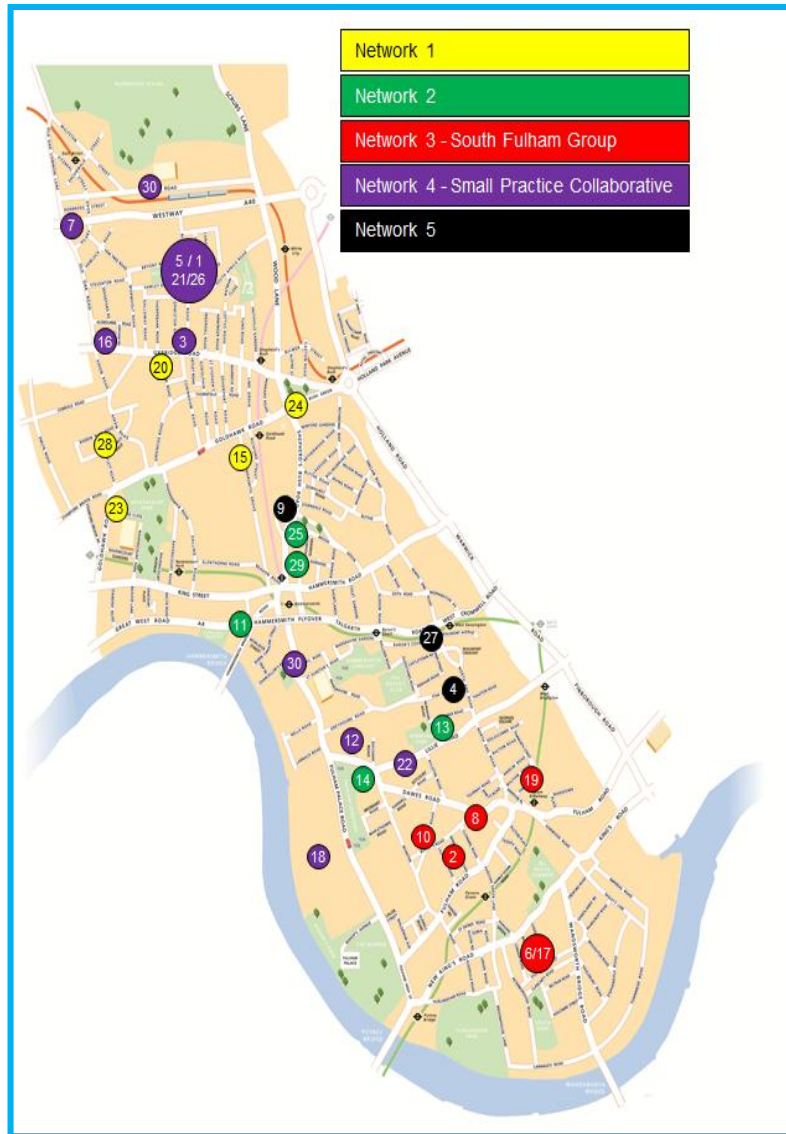

Appendix 1 – Network Configuration

Previous Network Configuration